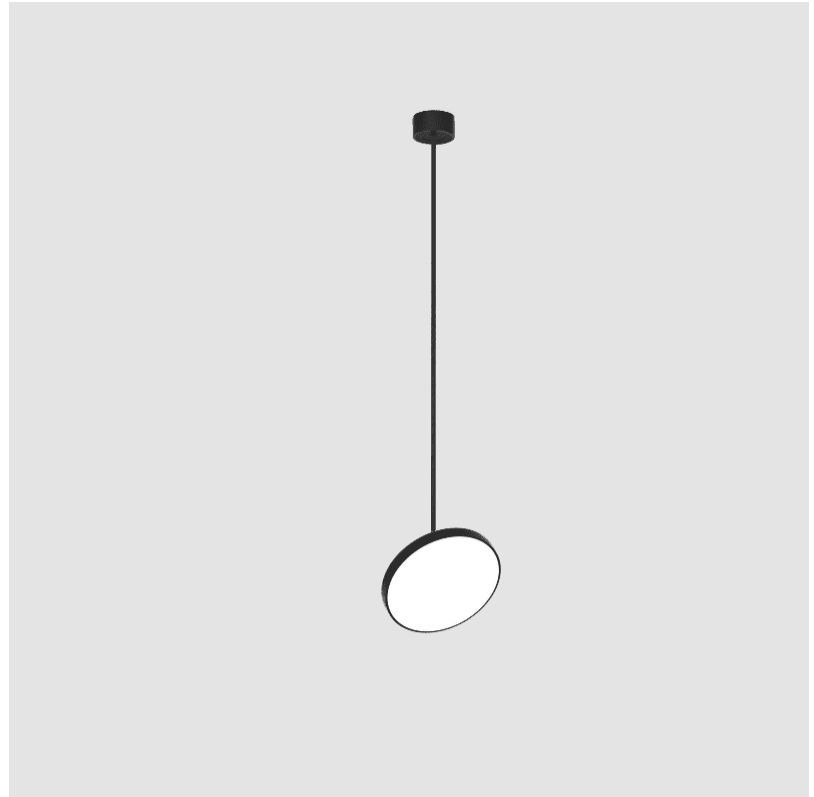

GENERAL

Series: Sign Diva Flex
Subseries: Sign Diva Flex
Partner: Prolicht
Division: Architectural
Installation: Suspension
Product Type: Pendant
Mounting Location: Ceiling
Light Distribution: Adjustable

PHYSICAL

Shape: Round
Diameter (mm): 400
Diameter (in): 15 3/4
Height (mm): 1620
Height (in): 63 3/4
Weight (kg): 2.007
Weight (lbs): 4.42
Diffuser: PMMA - Opal / Micro-Prism / Sparkling Secret / Vintage Industrial
Fixture Finish: SSR / BKV / CWI / CRY / HAB / UFT / ITA / RUA / FTG / MYG / LOD / PUS / FRO / FUP / KIA / POP / BLS / SPG / MEY / GOH / CHC / COM / ABZ / JAG / OBR / MOS / ROR
Fixture Material: PMMA / Extruded Aluminum / Steel

ELECTRICAL

Lamp Type: LED (Zhaga Standard)
Input Wattage (W): 19.8
Total Output Wattage (W): 18
Dimming: Tri-Mode (Non-Dimming and Phase Dimming (120Vac only) and 0-10V Dimming)
Driver Included: Yes
Driver Location: Integrated
Driver Type: Constant Current - Universal
Driver Class: Class 2
Input Voltage (V): 120 - 277
Constant Current (MA): 500

LED

Color Temperature (°K): 2700 / 3000 / 3500 / 4000
Max. Delivered Lumen (lm): 1807 / 1943 / 1951 / 1991
Nominal Lumen (lm): 2250 / 2420 / 2430 / 2480
CRI: >90 CRI
Lamp Life (hrs): 50000

OPTICAL

Adjustability: Rotational 170°; Tilt 90°

RATINGS AND CERTIFICATIONS

Certified By: Certified for North American Standards
IP rating: IP20