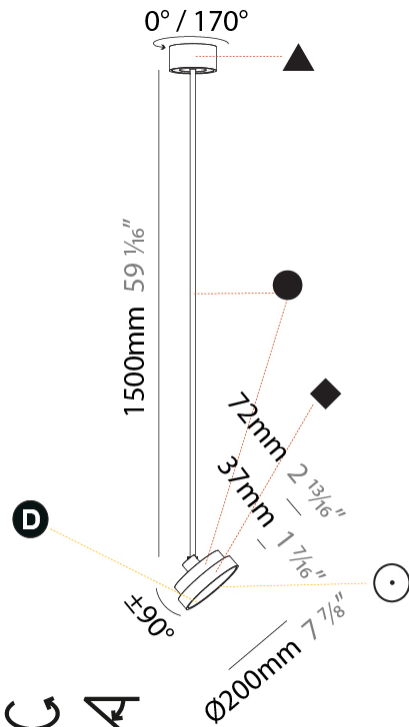

GENERAL

Series: Sign Diva Flex
Subseries: Sign Diva Flex
Partner: Prolicht
Division: Architectural
Installation: Suspension
Product Type: Pendant
Mounting Location: Ceiling
Light Distribution: Adjustable

PHYSICAL

Shape: Round
Diameter (mm): 200
Diameter (in): 7 7/8
Height (mm): 1620
Height (in): 63 3/4
Weight (kg): 2.007
Weight (lbs): 4.42
Diffuser: PMMA - Opal / Micro-Prism / Sparkling Secret / Vintage Industrial
Fixture Finish: SSR / BKV / CWI / CRY / HAB / UFT / ITA / RUA / FTG / MYG / LOD / PUS / FRO / FUP / KIA / POP / BLS / SPG / MEY / GOH / CHC / COM / ABZ / JAG / OBR / MOS / ROR
Fixture Material: PMMA / Extruded Aluminum / Steel

ELECTRICAL

Lamp Type: LED (Zhaga Standard)
Input Wattage (W): 12.1
Total Output Wattage (W): 11
Dimming: Tri-Mode (Non-Dimming and Phase Dimming (120Vac only) and 0-10V Dimming)
Driver Included: Yes
Driver Location: Integrated
Driver Type: Constant Current - Universal
Driver Class: Class 2
Input Voltage (V): 120 - 277
Constant Current (MA): 350

LED

Color Temperature (°K): 2700 / 3000 / 3500 / 4000
Max. Delivered Lumen (lm): 836 / 895 / 902 / 921
Nominal Lumen (lm): 1280 / 1370 / 1382 / 1410
CRI: >90 CRI
Lamp Life (hrs): 50000

OPTICAL

Adjustability: Rotational 170°, Tilt 90°

RATINGS AND CERTIFICATIONS

Certified By: Certified for North American Standards
IP rating: IP20