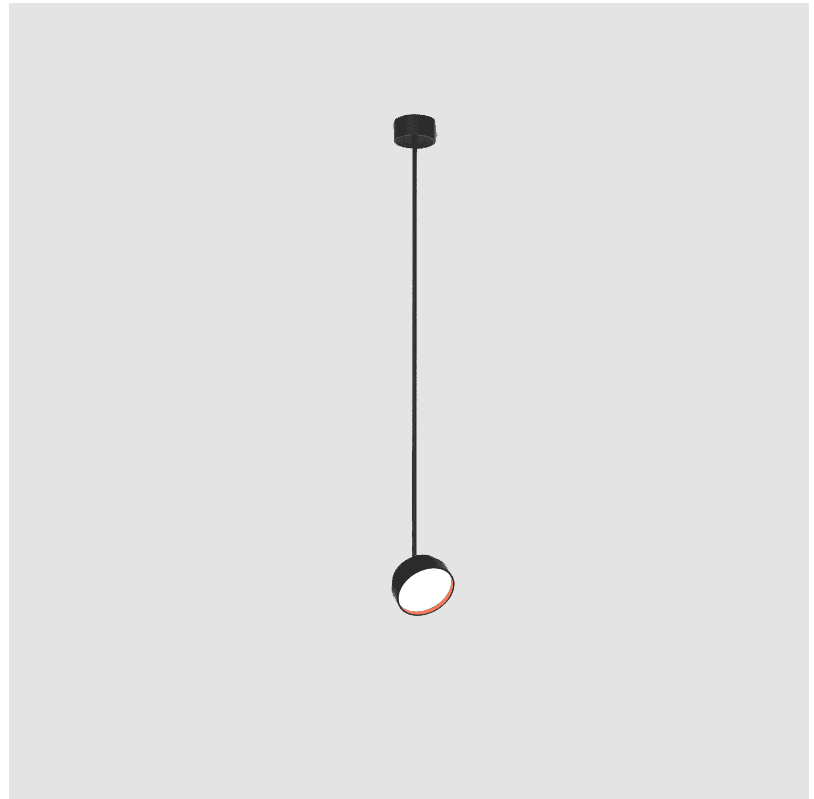

GENERAL

Series: Sign Diva Flex
Subseries: Sign Diva Flex Korona
Partner: Prolicht
Division: Architectural
Installation: Suspension
Product Type: Pendant
Mounting Location: Ceiling
Light Distribution: Adjustable

PHYSICAL

Shape: Round
Diameter (mm): 200
Diameter (in): 7 7/8
Height (mm): 1620
Height (in): 63 3/4
Weight (kg): 1.865
Weight (lbs): 4.1
Diffuser: PMMA - Opal / Micro-Prism / Sparkling Secret / Vintage Industrial
Fixture Finish: SSR / BKV / CWI / CRY / HAB / UFT / ITA / RUA / FTG / MYG / LOD / PUS / FRO / FUP / KIA / POP / BLS / SPG / MEY / GOH / CHC / COM / ABZ / JAG / OBR / MOS / ROR
Fixture Material: PMMA / Extruded Aluminum / Steel

ELECTRICAL

Lamp Type: LED (Zhaga Standard)
Input Wattage (W): 12.1
Total Output Wattage (W): 11
Dimming: Tri-Mode (Non-Dimming and Phase Dimming (120Vac only) and 0-10V Dimming)
Driver Included: Yes
Driver Location: Integrated
Driver Type: Constant Current - Universal
Driver Class: Class 2
Input Voltage (V): 120 - 277
Constant Current (MA): 350

LED

Color Temperature (°K): 3000 / 3500 / 4000
Max. Delivered Lumen (lm): 836 / 895 / 903 / 921
Nominal Lumen (lm): 1280 / 1370 / 1382 / 1410
CRI: >90 CRI
Lamp Life (hrs): 50000

OPTICAL

Adjustability: Rotational 170°; Tilt 90°

RATINGS AND CERTIFICATIONS

Certified By: Certified for North American Standards
IP rating: IP20